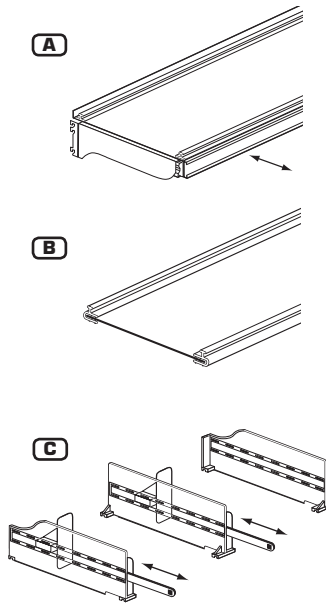

Total Retail Solutions®

Product Puller System & Shelf Overlay

Specifications

Item No.	Size	Color
(A) Pull-Out Shelf		
9924015391	48" W x 20" D	White
9924012926	48" W x 20" D	Black
9924011066	48" W x 22" D	White
9924014381	48" W x 22" D	Black
(B) Shelf Overlay		
9924018048	48" W x 20" D	White
9924013033	48" W x 20" D	Black
9924016273	48" W x 22" D	White
9924015176	48" W x 22" D	Black
(C) Dividers		
9924019335	14 facing kit - 22" D x 4 ³/₈" H	Clear
9924010585	14 facing kit - 22" D x 7 ¹/₄" H	Clear
9924015172	16 facing kit - 20" D x 4 ³/₈" H	Clear
9924016968	16 facing kit - 20" D x 7 ¹/₄" H	Clear
9924013021	16 facing kit - 22" D x 4 ³/₈" H	Clear
9924011055	16 facing kit - 22" D x 7 ¹/₄" H	Clear

Additional colors are available, minimum quantities and lead time apply.