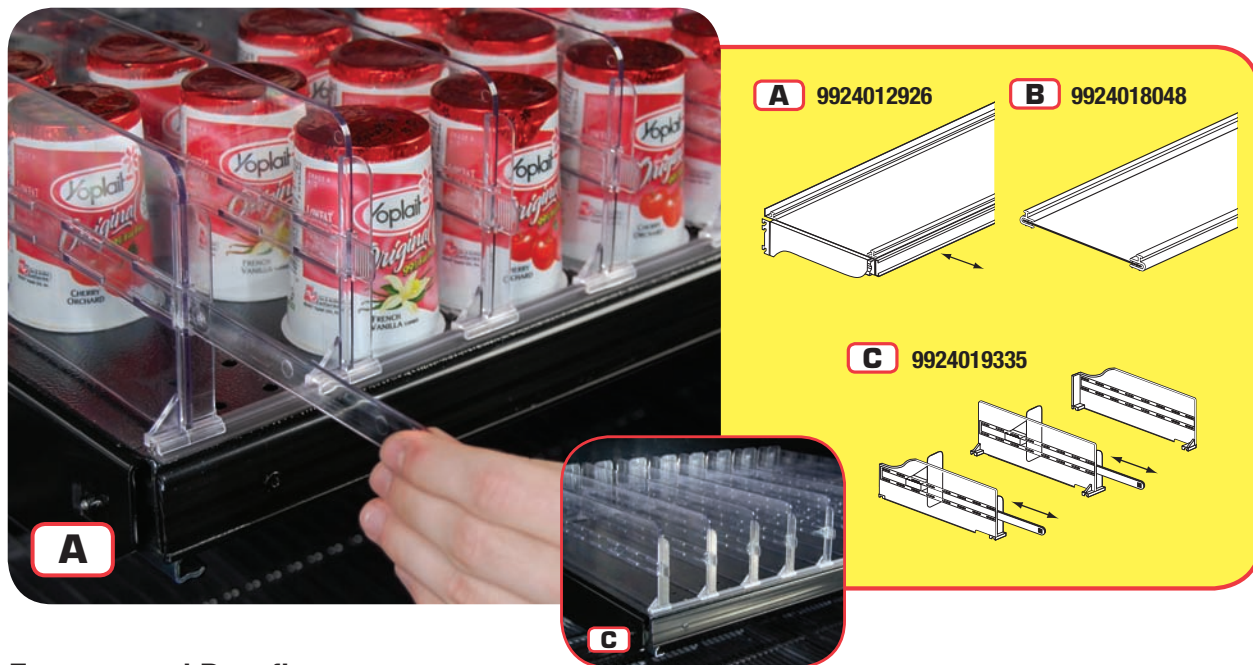

Total Retail Solutions®

Product Puller System & Shelf Overlay

FFR-DSI's Product Puller System & Shelf Overlay eliminates the hassles of stocking, stacking, and restocking for increased sales. Designed to fit any dairy case, its height efficient pull-out and pull tab features can increase labor savings as much as 50%. New product can easily be placed behind existing shelf stock providing first in, first out rotation. Once product is stocked, shelf easily rolls back and locks in place with product rotated, faced and ready to sell. The final result produces a "wall of product" effect, creating an inviting, easy to shop presentation.

Features and Benefits

- Keeps yogurt merchandised in a neat and orderly fashion.
- Helps guarantee first in, first out rotation for product freshness.
- Pebbled surface helps containers slide forward.
- Increased sales due to section always looking full.
- Clear dividers allow for full visibility of product.
- Dividers adjust to any product width.
- Shelf brackets are adjustable from side to side for easy installation in any case.
- Overlays with dividers and pull tabs available for top shelf.

Specifications

Product Puller System

- A Pull-Out Shelf**
 - Metal 1 1/4" tag molding
 - Available in 20" and 22" depths in black or white
- B Shelf Overlay**
 - Available in 20" and 22" depths in black or white
- C Dividers**
 - Available in 14" or 16" facing kit
 - Available in 20" and 22" depths
 - Available heights 4 3/8" or 7 1/4"
 - Clear